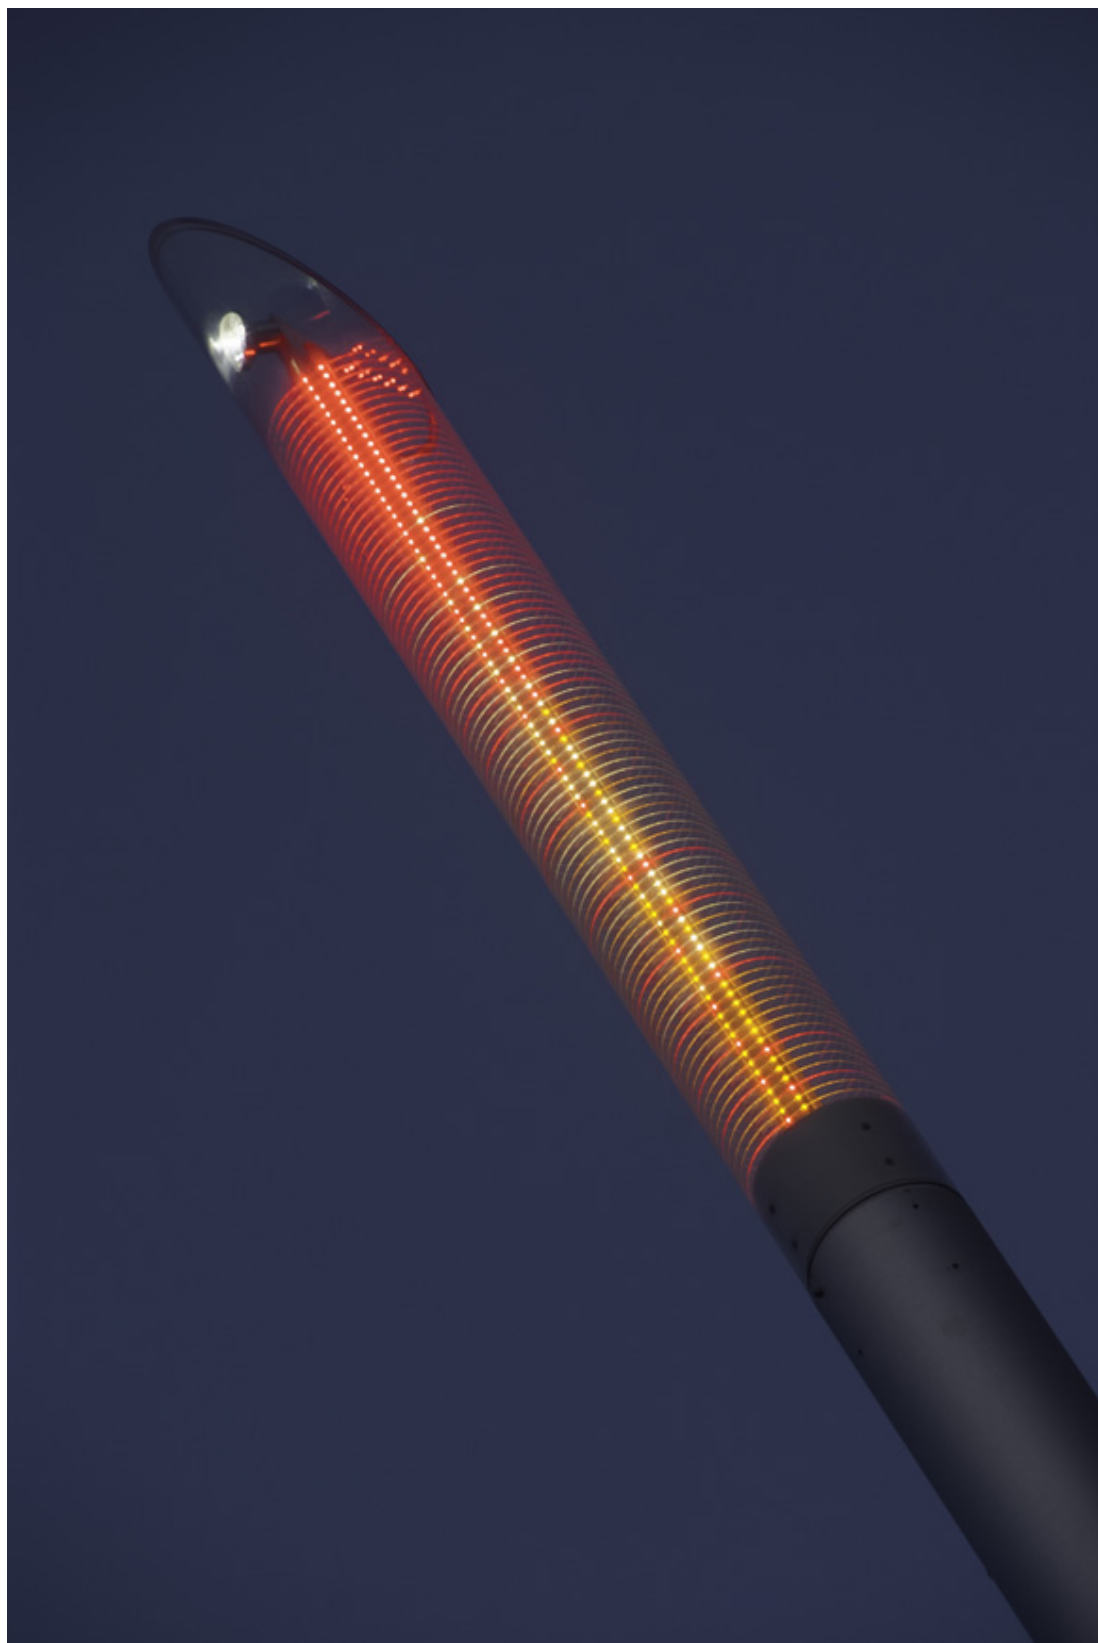

Port poles, Cap d'Agde

Requalification of the central port with strong signs marking a line. Large ovoid mast head with colored light redraw the lines of the pier, reflecting harbour and boats. 18 light columns Ø 200mm, product "AGDE-COLONNE" specifically developed for this project by LEC.

Specifier: L'Atelier Lumière /
Photos credits: François Marti

Application fields
Bespoke products

Localisation
Languedoc-Roussillon region

Products

Commissioning
2012

PDF generated on 14.08.2025

Port poles, Cap d'Agde