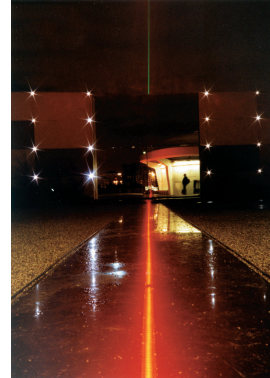

The Greenwich Meridian Line

5620 - Brunei

Application fields
LEC in the heart of town

Localisation
United Kingdom

Products
• [5620 - Brunei](#)

Commissioning
1999

PDF generated on 31.10.2025