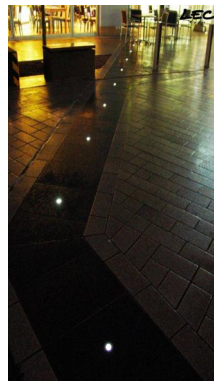

Localisation
Germany

Products

- [1750 - Bourgogne](#)
- [5716 - Allevard](#)

Commissioning
2012

PDF generated on 05.05.2025

Kamen-Nordenmauer in Germany

1750 - Bourgogne

Colourless anodised machined aluminium body