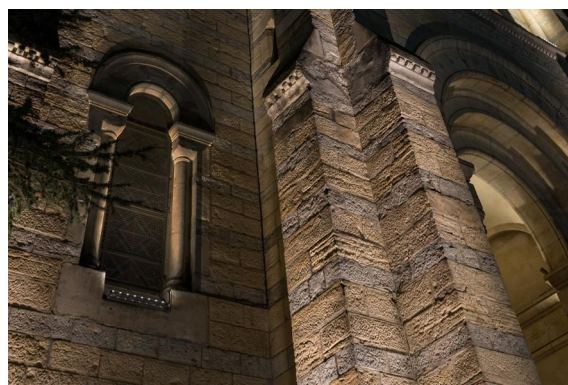

Saint Denis church in Rillieux-la-Pape (69)

Église Saint Denis is dominant feature of Rillieux-la-Pape in a number of ways. Firstly, from its location on a knoll it commands the entire town and its surroundings: It can be therefore be clearly seen for many miles around. Secondly, in closeup, it is architecturally extraordinary in terms of its style and detailing. And this is why L'Agence Lumière so carefully selected the lighting to be used to guarantee respect for these two different points of view and highlight how they supplement each other, no matter where you are when looking at this magnificent building.

Lighting designer: **L'Agence Lumière**
Installer: **Citeos Lyon**
Photo credits: **J.B. Guerlesquin**

La facade principale de l'église est mise en valeur grâce à de nombreux appareils choisis selon l'effet désiré (voir les détails pour chaque référence produit).

5716 - Allevard

12 projecteurs encastrés au sol de la famille ALLEVAR (5716) soulignent les piliers principaux de la face de l'église.

Application fields
LEC lighting up history

Localisation
Rhône-Alpes region