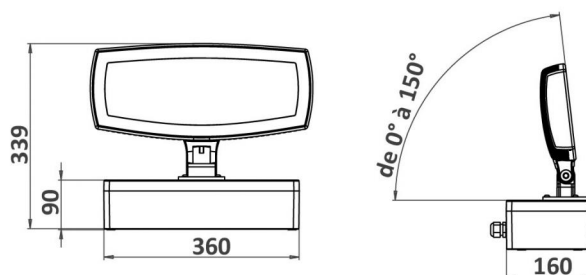

### CARACTERISTICS

Luminous module of the 4660 with ground mounting plate that integrates power supply and control.

- Aluminium body with thermolacquered paint finish, RAL on request
- Vandalproof organic glass window
- Fixed or adjustable arm (max 1m)
- Tilt adjustment: +/- 90° around the 2-way-locking ball & socket and +/- 15° around the arm axis
- Remote power & control unit (except 4661)
- Optional light hood
- RGBW options available

### CARACTERISTICS

Weight : **5000 g**