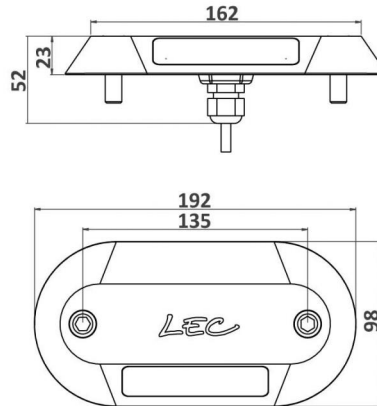

CARACTERISTICS

1 beam direction

- Colourless anodised machined aluminium body
- Vandalproof organic glass window
- 316L Stainless steel screws
- Mounted directly on roadway or to recess plate
- Withstands occasional traffic from all kinds of vehicles

This value is gained from the optimum output of the LED number, inclusive of optic, for a cool white LED (6000K)

CONFIGURATEUR.EMPLACEMENT

- Ground recessed fittings
- Pavements sides

CARACTERISTICS

Weight : 715 g